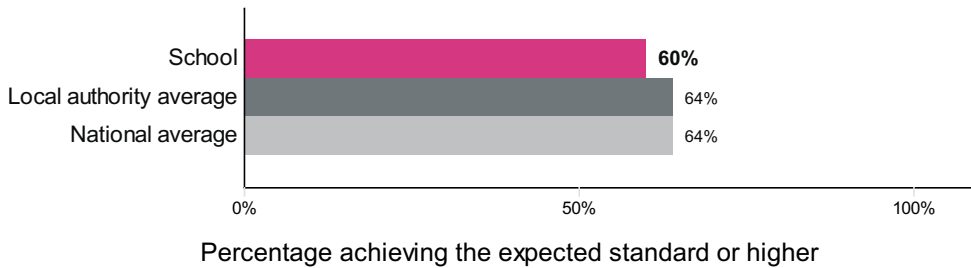

This is the ASP default view

Finstock Church of England Primary School (URN: 142350)

Key stage 2

This is provisional data for 2017/18. Any amendments made to this school's data will be reflected when we re-publish the data in a few months. National and local authority benchmarks may also change. Until these changes take effect, you may see differences between data on ASP and Compare school and college performance.

Progress in reading, writing and maths

Reading

Number of pupils = 4

Pupils with adjusted scores = 0

Confidence interval
-7.4 to 4.4

Writing

Number of pupils = 4

Pupils with adjusted scores = 0

Confidence interval
-9.7 to 1.5

Maths

Number of pupils = 4

Pupils with adjusted scores = 0

Confidence interval
-9.8 to 0.8

Reading, writing and maths combined

Percentage of pupils achieving the expected standard or higher

Number of pupils = 5